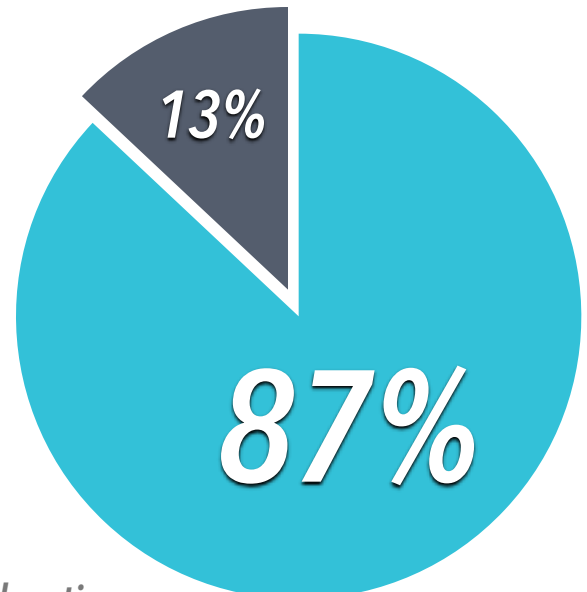

BIOPROCESS ENGINEERING

N=15

- *Employed*
- *Continuing Education*

EMPLOYERS

- NYS Department of Public Service
- Q Urological
- International Paper
- Regeneron Pharmaceuticals
- WestRock Company
- Twin Rivers Paper
- Solenis
- O-I
- Ferro Corporation
- PRC Composites
- Neenah
- Bristol-Myers Squibb

GRADUATE SCHOOLS

- University of Texas
- SUNY ESF