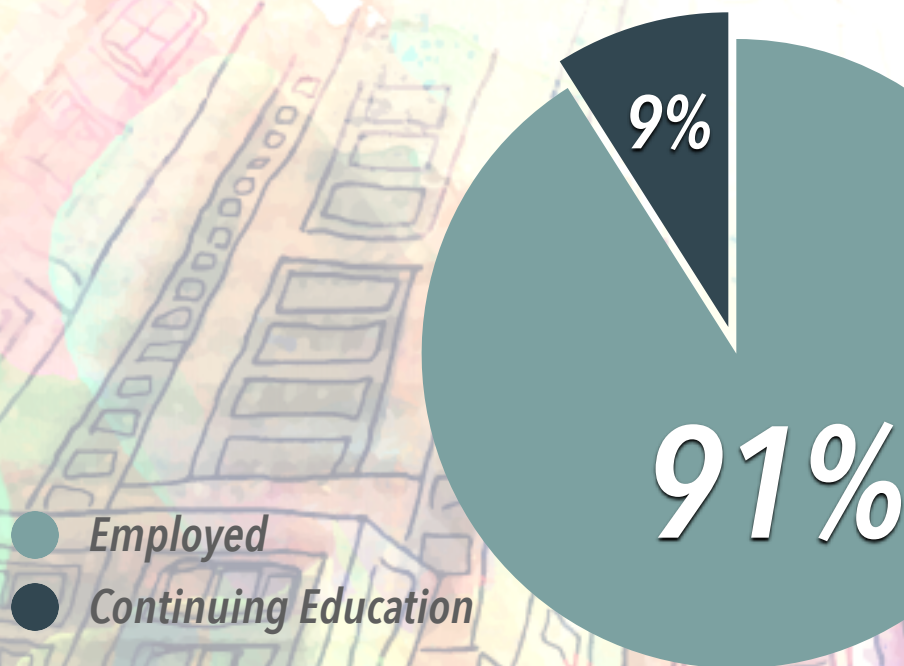

LANDSCAPE ARCHITECTURE

SUNY Environmental Science and Forestry
CAREER SERVICES
DIVISION OF STUDENT AFFAIRS

AVERAGE
STARTING SALARY
$42,800

WHERE ARE THEY NOW?
SUNY ESF CLASS OF 2018

KNOWLEDGE RATE
N=22/23 **96%**
*First Destination Survey results
(undergraduates)

LANDSCAPE ARCHITECTURE

N=22

EMPLOYERS

- Saratoga Associates
- The LA Group
- Appel Osborn Landscape Architecture
- Kelco Landscaping Inc.
- The Chazen Company
- John Mini Distinctive Landscape
- QPK Design
- NYC Dept. of Parks and Rec
- Joy Kuebler Landscape Architects, P.C.
- Louis Berger
- Dirtworks Landscape Architecture, P.C.

GRADUATE SCHOOLS

- SUNY ESF
- University of Pennsylvania