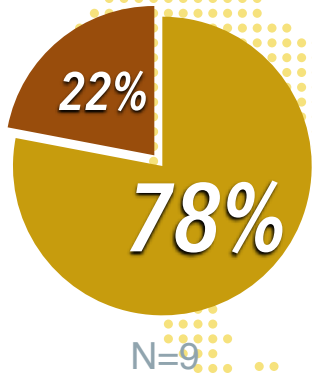

ENVIRONMENTAL STUDIES

SUNY Environmental Science and Forestry
CAREER SERVICES
DIVISION OF STUDENT AFFAIRS

AVERAGE SALARY
$36,500

WHERE ARE THEY NOW?
SUNY ESF CLASS OF 2018

KNOWLEDGE RATE
N=29/36 **81%**

*First Destination Survey results
(undergraduates)

- *Employed*
- *Continuing Education*

ENVIRONMENTAL COMMUNICATION & SOCIETY