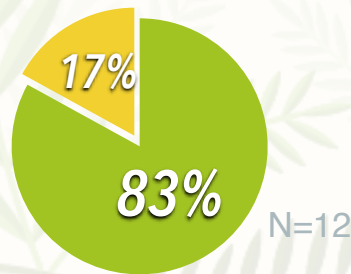

ENVIRONMENTAL & FOREST BIOLOGY

SUNY Environmental Science and Forestry
CAREER SERVICES
DIVISION OF STUDENT AFFAIRS

AVERAGE
STARTING SALARY
$33,150

WHERE ARE THEY NOW? SUNY ESF CLASS OF 2018

KNOWLEDGE RATE
N=139/176
79%
*First Destination Survey results
(undergraduates)

- Employed
- Seeking Employment
- Continuing Education

AQUATICS & FISHERIES SCIENCE