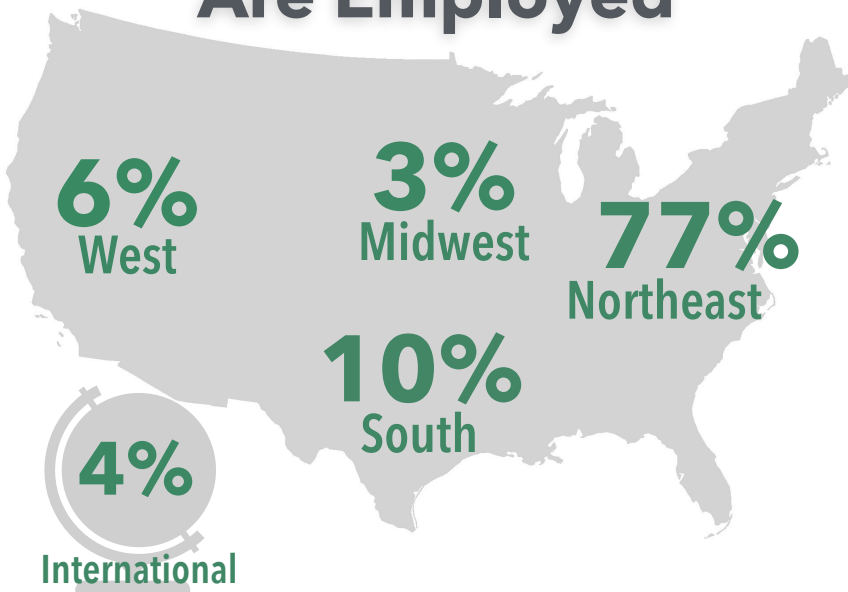

Geographic Summary

Where ESF Graduates Are Employed