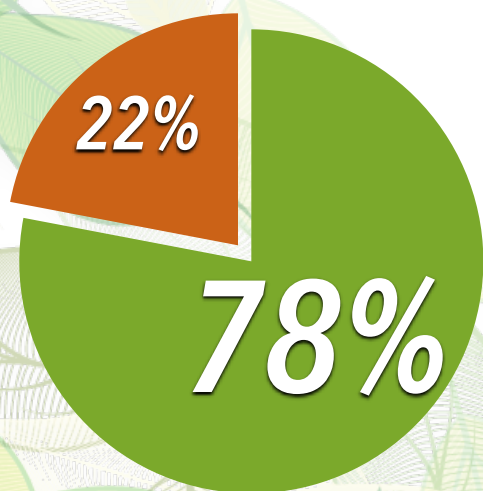

ENVIRONMENTAL SCIENCE

SUNY Environmental Science and Forestry
CAREER SERVICES
DIVISION OF STUDENT AFFAIRS

AVERAGE
STARTING SALARY
$41,150

WHERE ARE THEY NOW?
SUNY ESF CLASS OF 2018

KNOWLEDGE RATE
N=38/54 **70%**
*First Destination Survey results
(undergraduates)

ENVIRONMENTAL HEALTH

N=9

● *Employed*
● *Continuing Education*