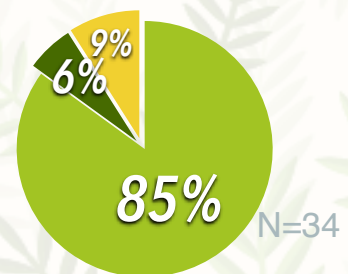

CONSERVATION BIOLOGY