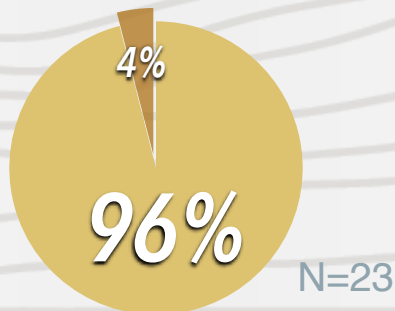

NATURAL RESOURCES MANAGEMENT