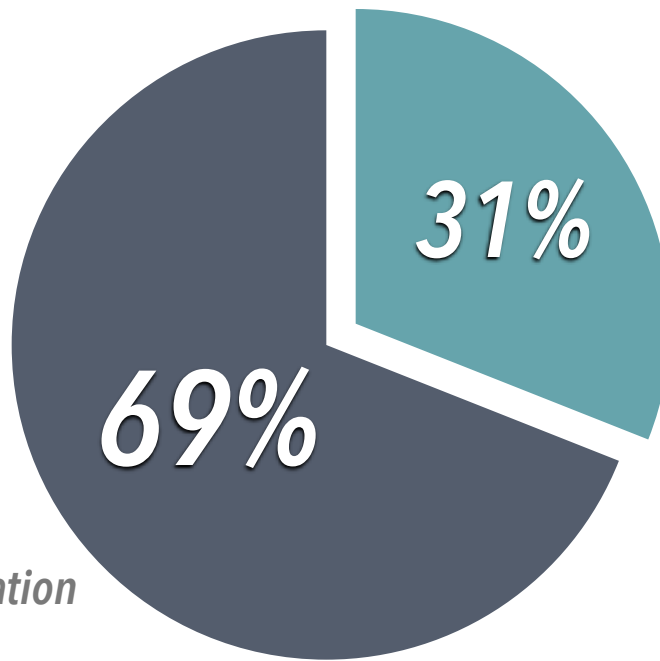

CHEMISTRY

SUNY Environmental Science and Forestry
CAREER SERVICES
DIVISION OF STUDENT AFFAIRS

AVERAGE
STARTING SALARY
$42,500

WHERE ARE THEY NOW?
SUNY ESF CLASS OF 2018

KNOWLEDGE RATE
N=16/18
89%
**First Destination Survey results
(undergraduates)*

CHEMISTRY

- *Employed*
- *Continuing Education*

N=16

EMPLOYERS

- EAG Laboratories
- USDA
- Albany Molecular Research Inc.
- Upstate Freshwater Institute

GRADUATE SCHOOLS

- Albany College of Pharmacy
- SUNY ESF
- John's Hopkins Bloomberg School of Public Health
- UNC Chapel Hill
- University of Rochester
- University of Minnesota
- Woods Hole Oceanographic Institution