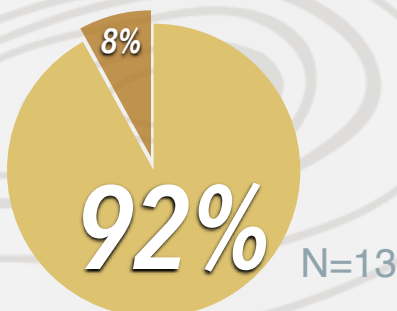

FOREST & NATURAL RESOURCES MANAGEMENT

SUNY Environmental Science and Forestry
CAREER SERVICES
DIVISION OF STUDENT AFFAIRS

AVERAGE STARTING SALARY
$42,500

WHERE ARE THEY NOW? SUNY ESF CLASS OF 2018

KNOWLEDGE RATE
N=74/104 **71%**

*First Destination Survey results (undergraduates)

- *Employed*
- *Continuing Education*

CONSTRUCTION MANAGEMENT