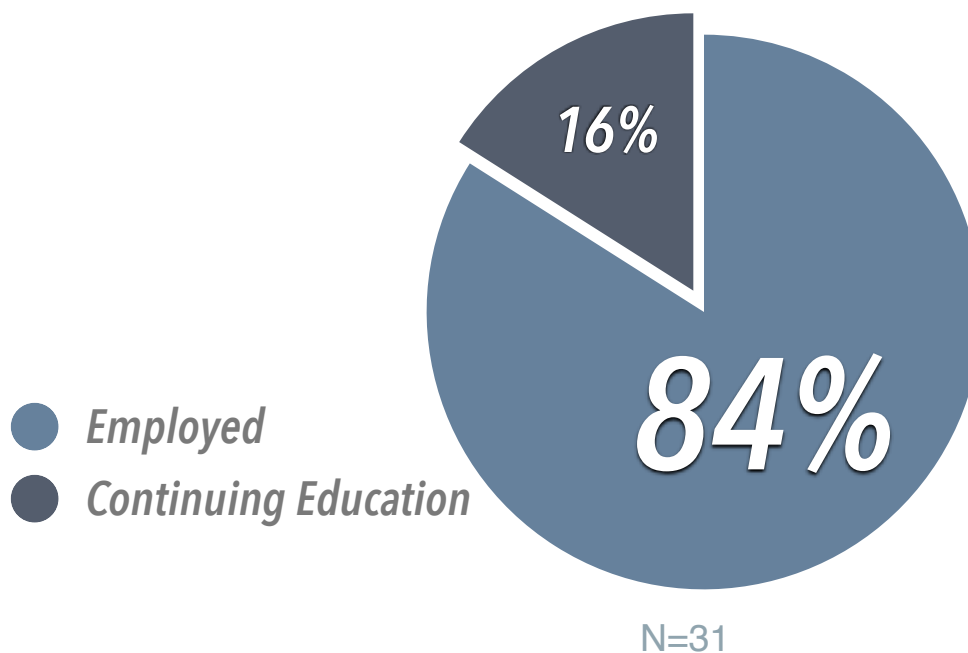

ENVIRONMENTAL RESOURCES ENGINEERING

SUNY Environmental Science and Forestry
CAREER SERVICES
DIVISION OF STUDENT AFFAIRS

AVERAGE
STARTING SALARY
$49,700

WHERE ARE THEY NOW?
SUNY ESF CLASS OF 2018

KNOWLEDGE RATE
N=31/36 **86%**
*First Destination Survey results
(undergraduates)

ENVIRONMENTAL RESOURCES ENGINEERING

- *Employed*
- *Continuing Education*

EMPLOYERS

- EDR
- CME Associates
- RMS Engineering
- New York City Department of Environmental Protection
- Apex Companies, LLC
- GHD
- Arcadis
- Navarro & Wright Consulting Engineers, Inc
- Onondaga Public Health
- Borrego Solar Systems
- Wendel
- O'Brien & Gere
- Onondaga Environmental Institute, Inc.
- New York State Department of Environmental Conservation
- New York State Department of Transportation
- MRB Group Engineering, Architecture and Surveying, D.P.C.

GRADUATE SCHOOLS

- SUNY ESF
- RPI
- Harvard Law School