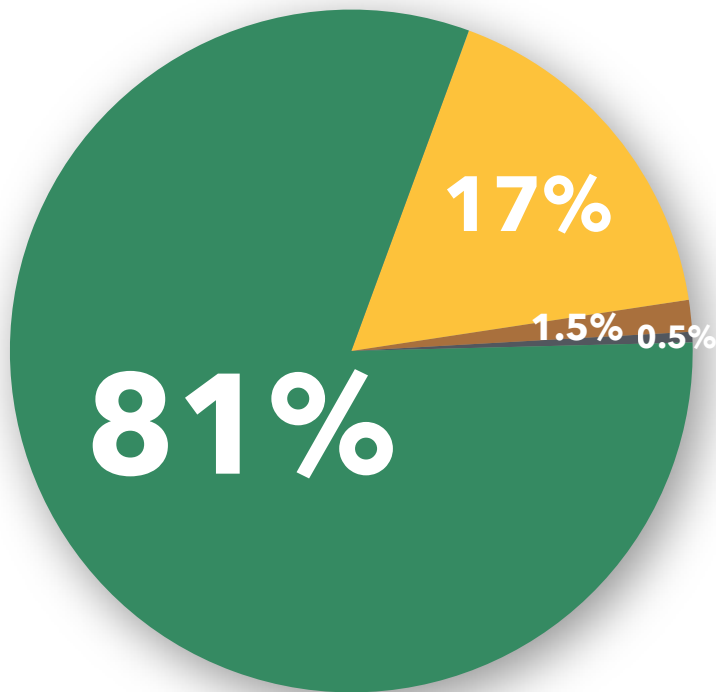

Outcomes Breakdown

- EMPLOYED FULL-TIME
- CONTINUING EDUCATION
- EMPLOYED PART-TIME
- STILL SEEKING

Top Job Sources

obtained positions via

- **55%** Campus Connection
- **19%** Applied Directly to Organization
- **17%** Networking/ Personal Contact