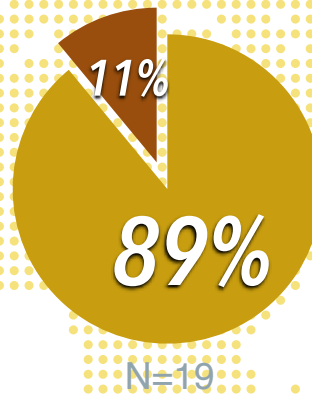

ENVIRONMENTAL POLICY, PLANNING & LAW