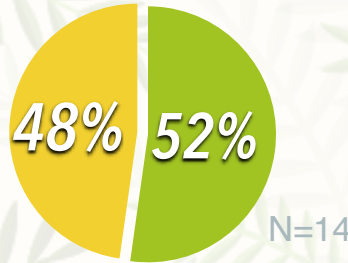

BIOTECHNOLOGY