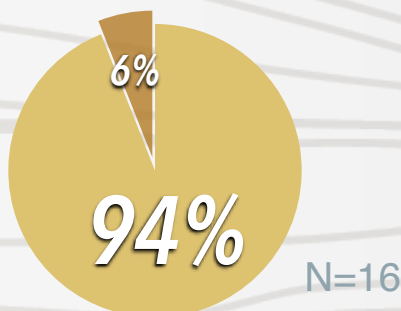

FOREST RESOURCES MANAGEMENT